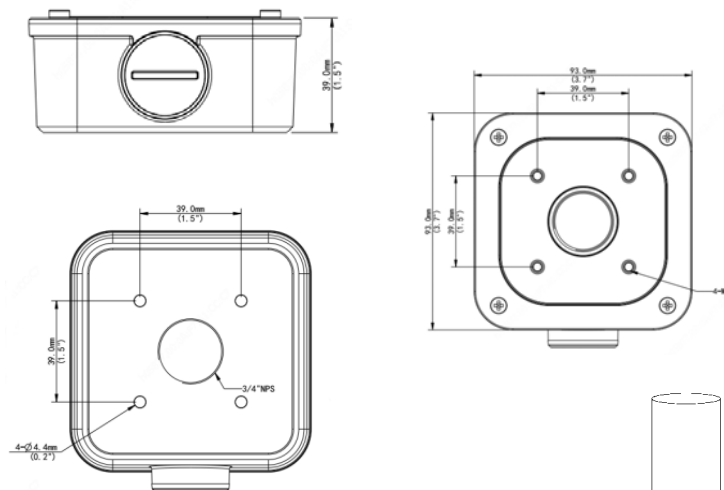

**Manufactured for your needs**

Bracket	
Application	Junction box for bullet camera (Extra back outlet)
Dimensions	93 x 93 x 39mm
Weight	0.2kg
Material	Aluminum alloy

**Junction Box for:**

- INLGB04IRWF; INLGB02IRWF**
- INLGB04KIRWF;**
- INLGKW44B1KN1T (WiFi Cameras)**